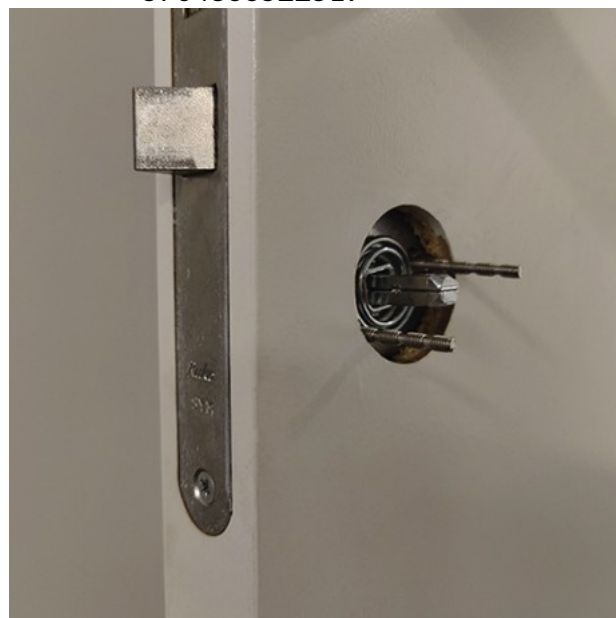

PRODUCT SHEET

Description:

Return Spring F/Door Handles With 8x8mm Spindle

Item number:

27.20.330-0

Units	Box	Carton	HS Code	Barcode
Pcs.		100	8302411000	
				5704866522519

SISO A/S

Mileparken 11
DK-2740 Skovlunde
Denmark
VAT: 24786013